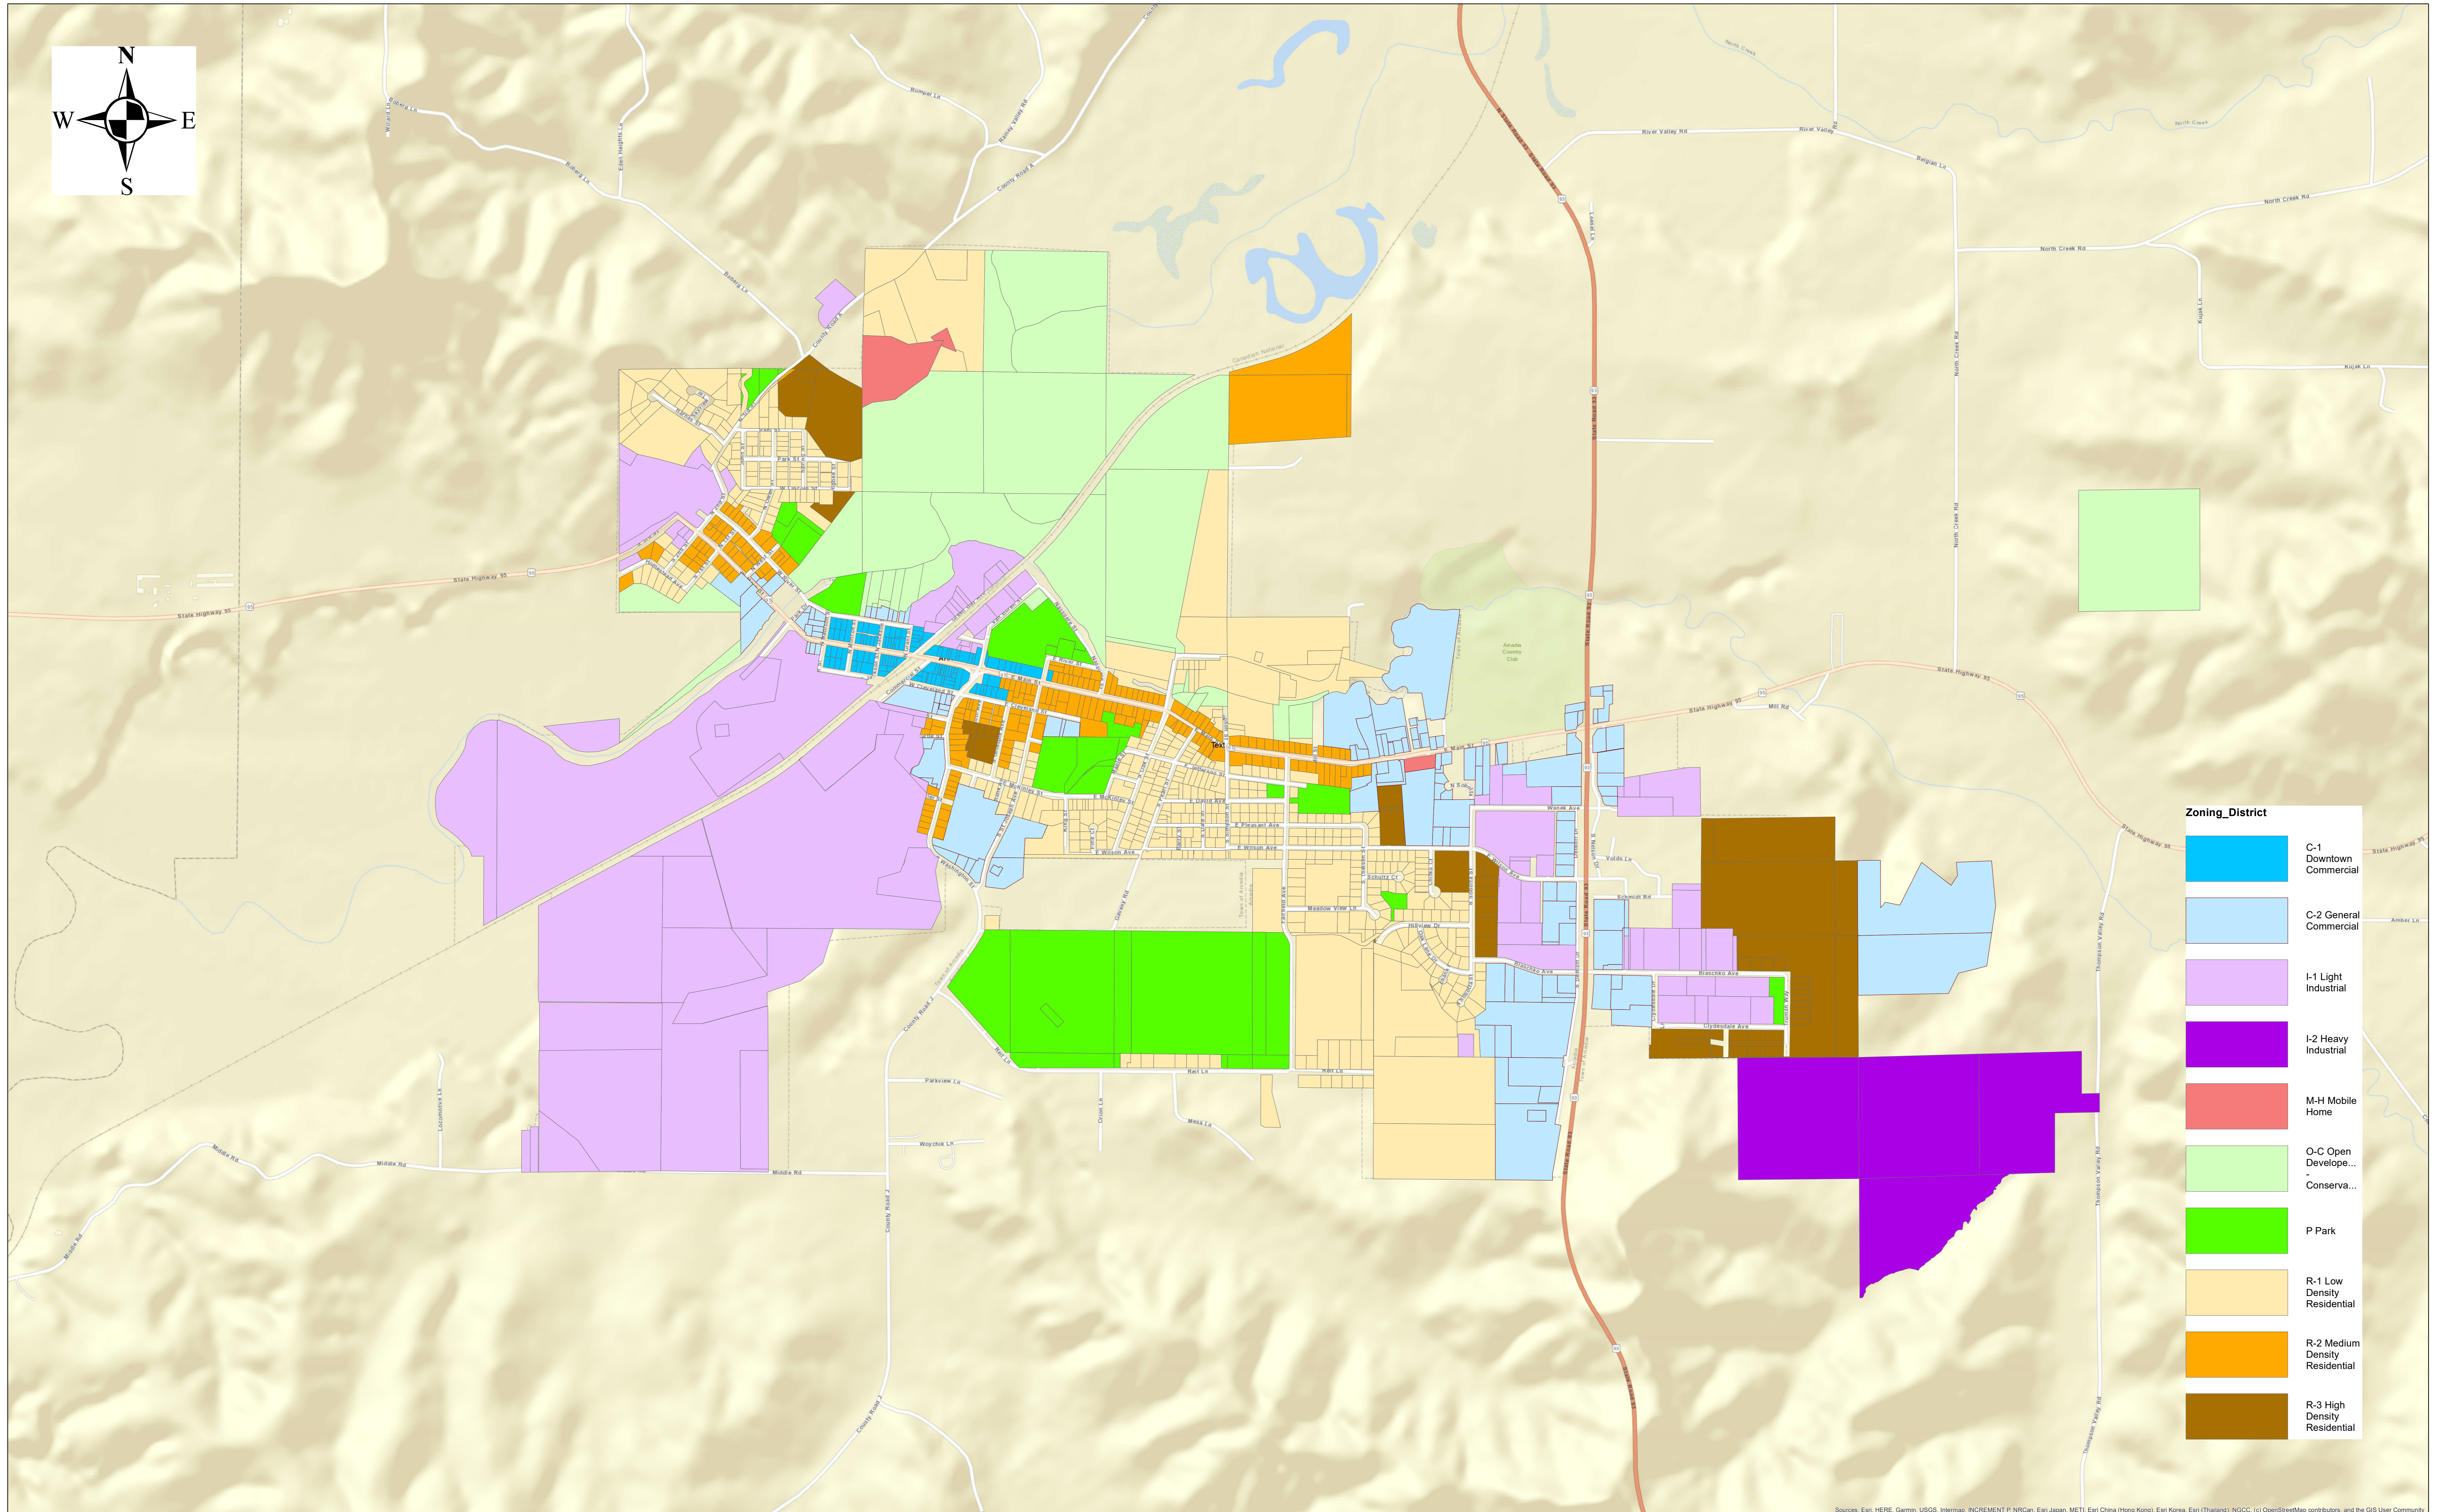

Official Zoning Map City of Arcadia, Wisconsin

All boundaries on this map are general representations. All Data is distributed in an "as is" format with no guarantees or warranties.

Produced by the City of Arcadia
Adopted May 19, 2021